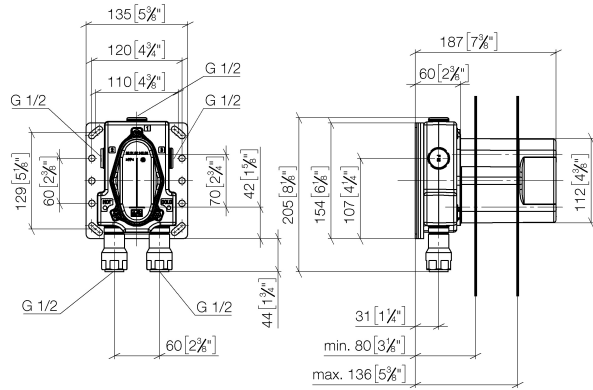

Concealed thermostat

#Error

mm [inches]