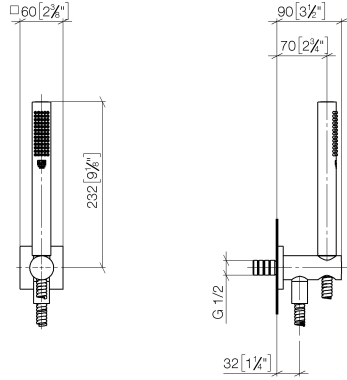

## Hand shower set with integrated shower holder

27 802 970

- normal flow
- with anti-scale system
- 3/8" shower outlet
- metal shower hose 1250mm with integrated anti-twist protection
- rosette 60 x 60 mm
- 1/2" connection
- WRAS: 1912049

## Hand shower set with integrated shower holder

27 802 970

mm [inches]