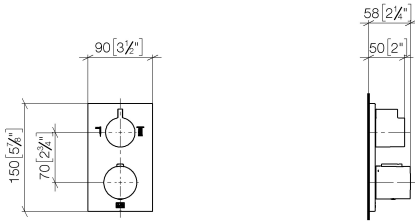

Concealed thermostat with two function volume control

36 426 670

mm [inches]