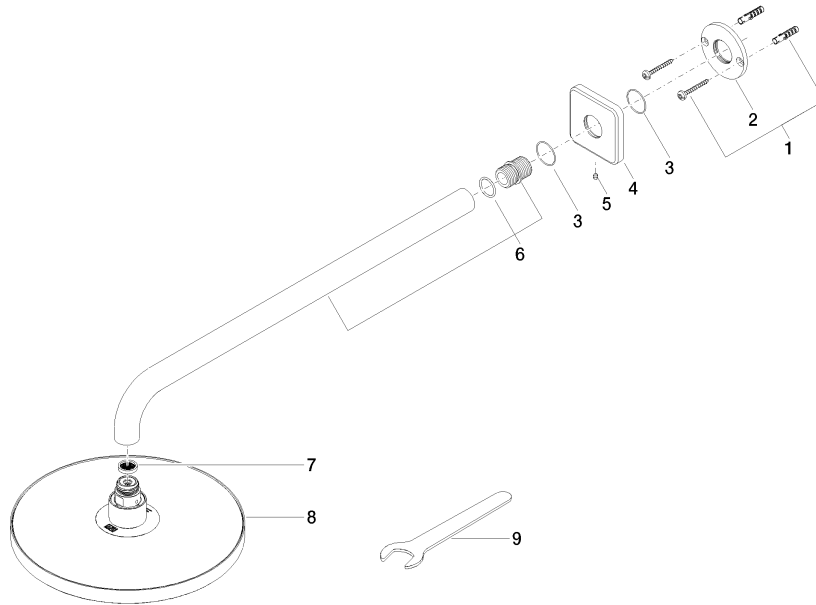

Rain shower with wall fixing 220 mm

28 649 670

Spare parts list

No.	Item Number	Name	Quantity used	Delivery time
1	04 30 31 032 00 90	fixing set	1	2
2	09 17 20 120 90	holder	1	2
3	09 14 10 150 90	seal	2	2
4	09 27 67 015-28	rosette	1	20
5	09 31 11 038 90	pin	1	2
6	90 11 03 070 00-28	pipe	1	20
7	09 23 01 075 90	insert	1	2
8	04 12 05 092 00-28	shower	1	20
9	09 30 09 069 90	key	1	2