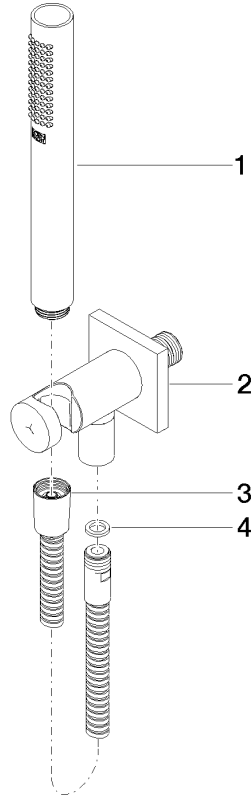

Hand shower set with integrated shower holder

27 802 970

Spare parts list

No.	Item Number	Name	Quantity used	Delivery time
1	28 019 979-28	Hand shower	1	20
2	28 490 970-28	Wall elbow with integrated shower holder	1	20
3	90 30 02 072 00-28	Metal shower hose 1/2" x 3/8" x 1250 mm	1	20
4	09 14 20 026 90	seal	1	2