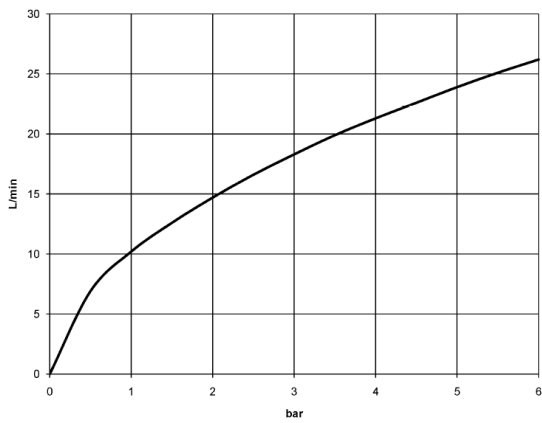

Flow rate chart