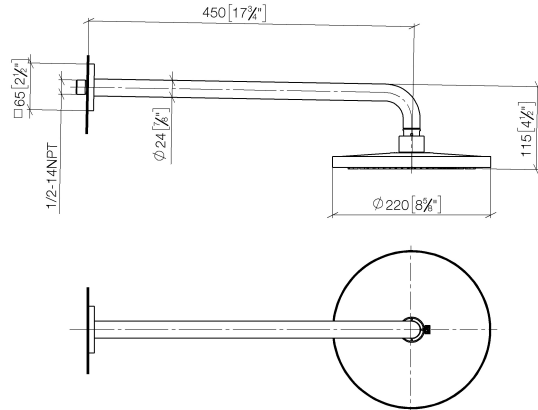

## Rain shower with wall fixing 220 mm

28 649 670

- 450 mm projection
- rain shower Ø 220 mm
- rain flow
- rosette 65 x 65 mm
- 1/2" connection
- with anti-scale system
- quick clearing
- WRAS: 1707033
- This product can help a building to meet requirements of Green Building Rating Systems, e.g. LEED®, BREEAM®, DGNB

## Rain shower with wall fixing 220 mm

28 649 670

mm [inches]

## Hand shower set with integrated shower holder

27 802 970

- normal flow
- with anti-scale system
- 3/8" shower outlet
- metal shower hose 1250mm with integrated anti-twist protection
- rosette 60 x 60 mm
- 1/2" connection
- WRAS: 1912049

## Hand shower set with integrated shower holder

27 802 970

mm [inches]