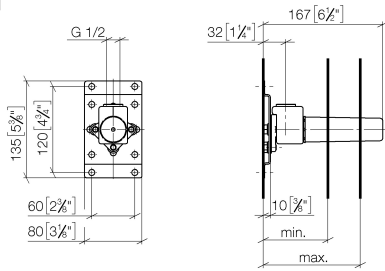

## Rain shower with wall fixing 220 mm

28 649 670

- 450 mm projection
- rain shower Ø 220 mm
- rain flow
- rosette 65 x 65 mm
- 1/2" connection
- with anti-scale system
- quick clearing
- WRAS: 1707033
- This product can help a building to meet requirements of Green Building Rating Systems, e.g. LEED®, BREEAM®, DGNB

## Hand shower set with integrated shower holder

27 802 970

- normal flow
- with anti-scale system
- 3/8" shower outlet
- metal shower hose 1250mm with integrated anti-twist protection
- rosette 60 x 60 mm
- 1/2" connection
- WRAS: 1912049

## Hand shower set with integrated shower holder

27 802 970

mm [inches]

## Concealed wall elbow

#Error

mm [inches]

	min	max
CL. 1	90 [3 1/2"]	163 [6 3/8"]
CL. 2	68 [2 5/8"]	135 [5 3/8"]
Domicil	90 [3 1/2"]	163 [6 3/8"]
Gentle	90 [3 1/2"]	163 [6 3/8"]
IMO	90 [3 1/2"]	163 [6 3/8"]
Lissé	90 [3 1/2"]	163 [6 3/8"]
MEM	90 [3 1/2"]	163 [6 3/8"]
Symetrics	90 [3 1/2"]	163 [6 3/8"]
Vaia	90 [3 1/2"]	163 [6 3/8"]