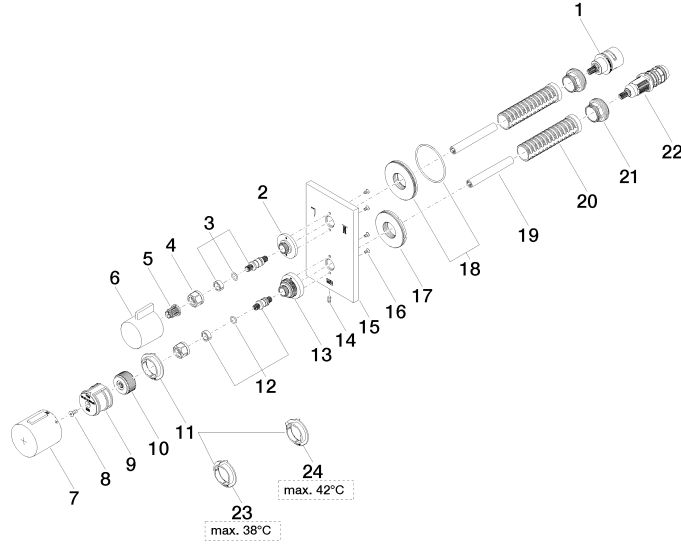

Concealed thermostat with two function volume control

36 426 670

Parts for other
finishes can be found
here: [Chrome](#)

Concealed thermostat with two function volume control

36 426 670

Spare parts list

No.	Item Number	Name	Quantity used	Delivery time
1	90 90 03 163 00 90	diverter	1	2
2	09 12 12 053-28	base	1	20
3	04 29 06 111 00-00	spindle	1	60
4	09 23 30 023 90	nut	2	2
5	90 12 12 002 00 90	fixing cap	1	2
6	09 20 67 006-28	handle	1	20
7	90 17 33 017 00-28	handle	1	20
8	09 30 30 124 90	screw	1	2
9	09 12 12 052 90	base	1	2
10	09 12 12 054 90	base	1	2
11	09 28 10 187 90	regulator	1	2
12	04 29 06 024 00-00	spindle	1	60
13	09 12 12 051-28	base	1	20
14	09 31 11 134 90	pin	1	2
15	09 11 02 233-28	plate	1	20
16	09 30 30 157 90	screw	4	2
17	09 30 01 296 90	disc	1	2
18	90 30 01 190 00 90	disc	1	2
19	09 23 01 124 90	sleeve	2	2
20	09 18 40 077 90	sleeve	2	2
21	09 24 04 257 90	nut	2	2
22	90 15 02 013 00 90	cartridge	1	2
23	09 28 10 188 90	regulator	1	2
24	09 28 10 189 90	regulator	1	2