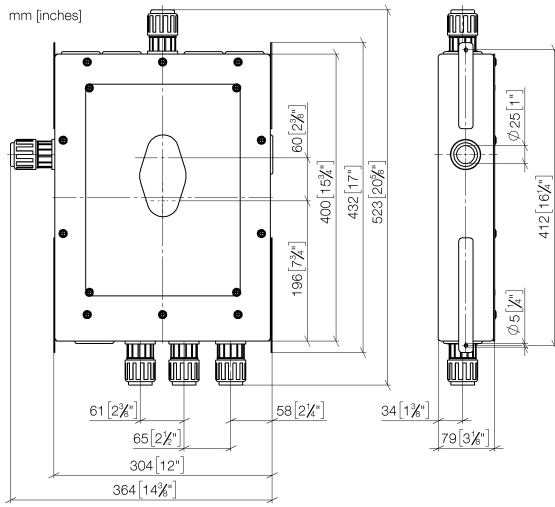

Drybox Concealed thermostat

#Error